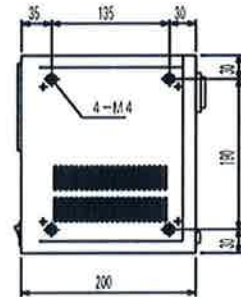

Dimension

★Luna